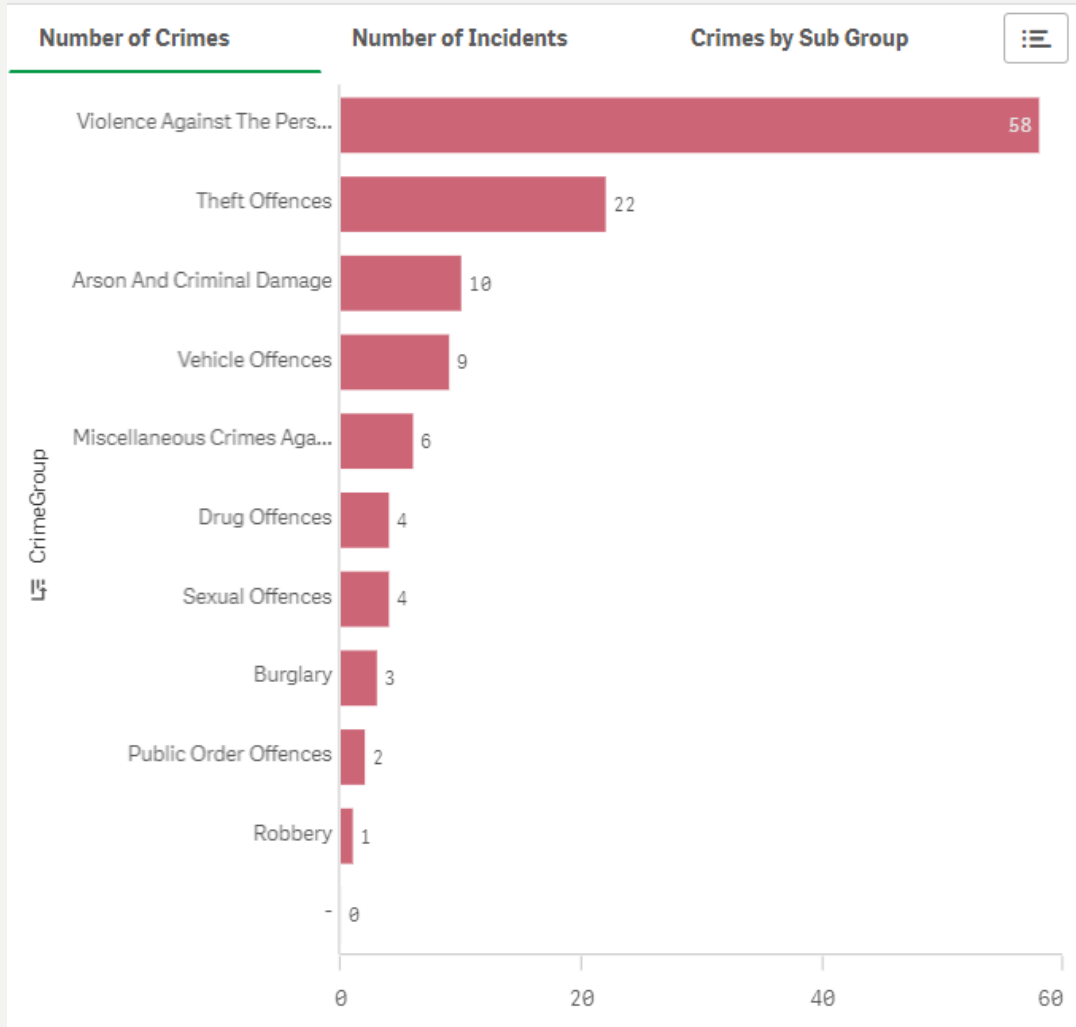

March and April stats- Marlborough

26 crimes-demand remains steady

Retail theft continues to occur- a number of active ongoing investigations with out of force area offenders.

Rural thefts continue to occur