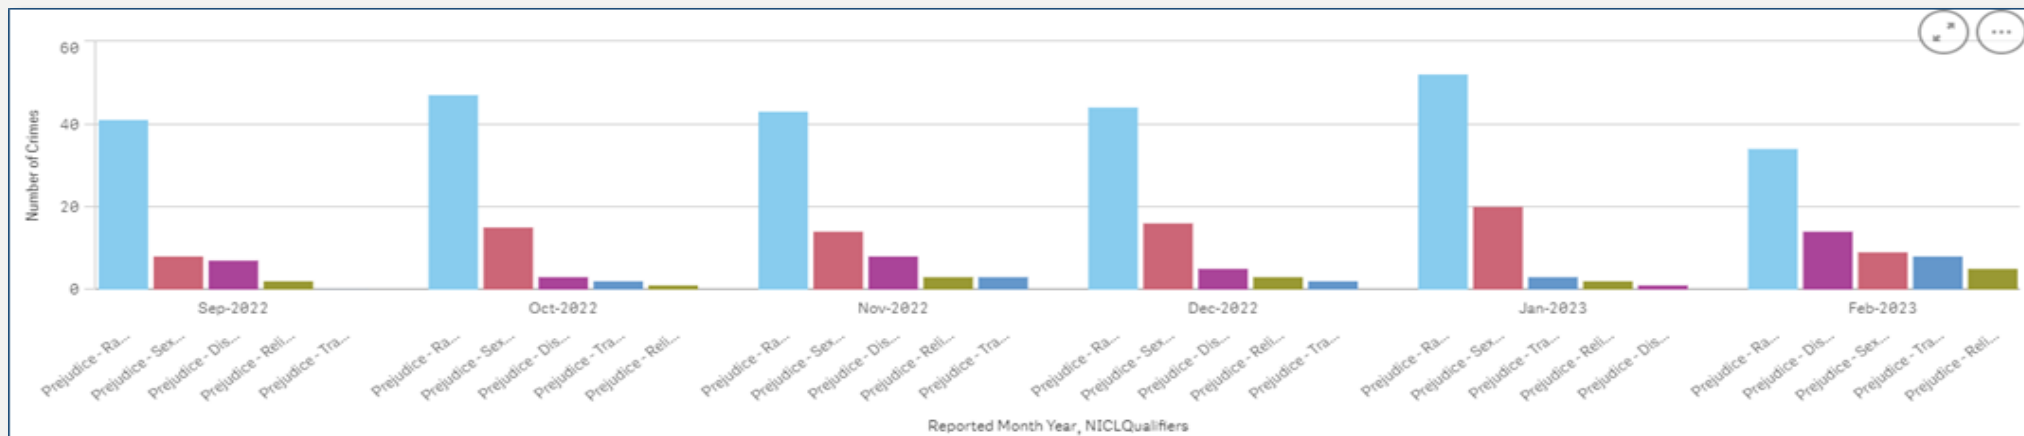

Performance – Hate Crime Overview

Force

Monthly hate crime volumes remain within nominal bounds with no exception. Year on year trend data is reporting increases in Transgender and Sexual Orientation related hate which follows National trends.

Data from the victim satisfaction survey reports that Hate Crime victims have an 84.5% overall satisfaction rate with the service they receive from Wiltshire Police.

Force Hate Crime (6 months to February 2023)

Devizes CPT

	Number of Crimes	Change (number)	Change (%)
Total	50	-4	-7.4%
Prejudice – Racial	37	2	5.7%
Prejudice – Sexual orientation	11	1	10.0%
Prejudice - Disability	2	-7	-77.8%
Prejudice - Religion	2	2	0.0%
Prejudice - Transgender	1	1	0.0%

Year on year comparison February 2022 to February 2023 (note: an individual crime can be tagged with more than one prejudice type e.g. sexual orientation & transgender)